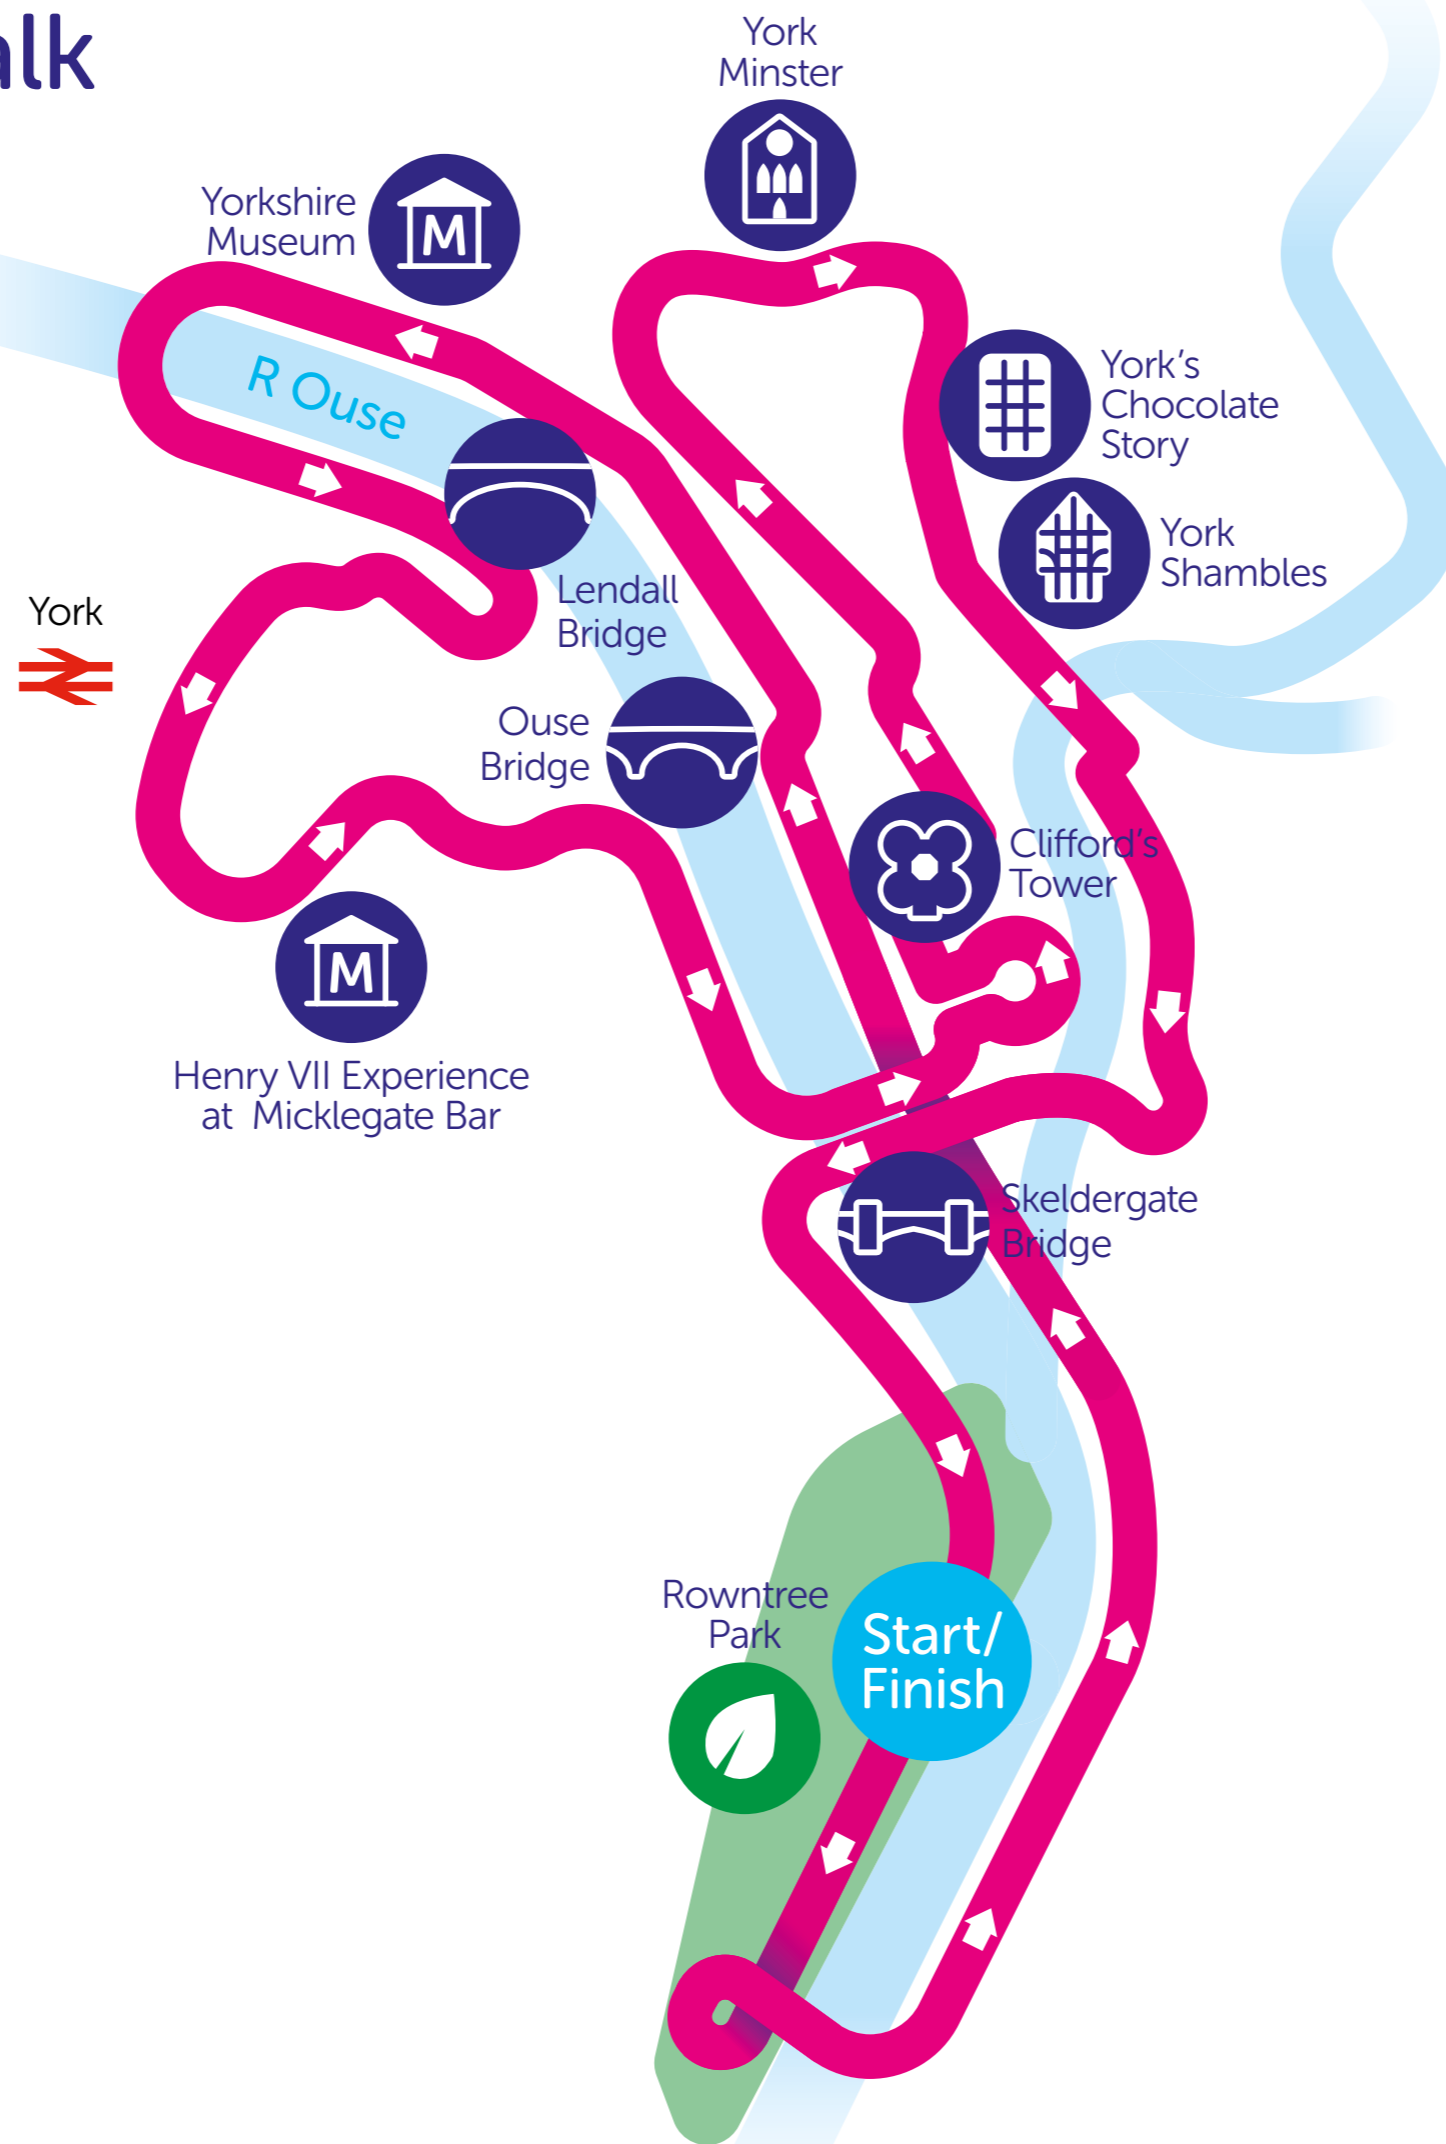

Shine Night Walk York 10k

Key

 National Rail

Subject to change.
Please check website for
latest version.
Not to scale.

CANCER
RESEARCH UK
SHINE NIGHT
WALK