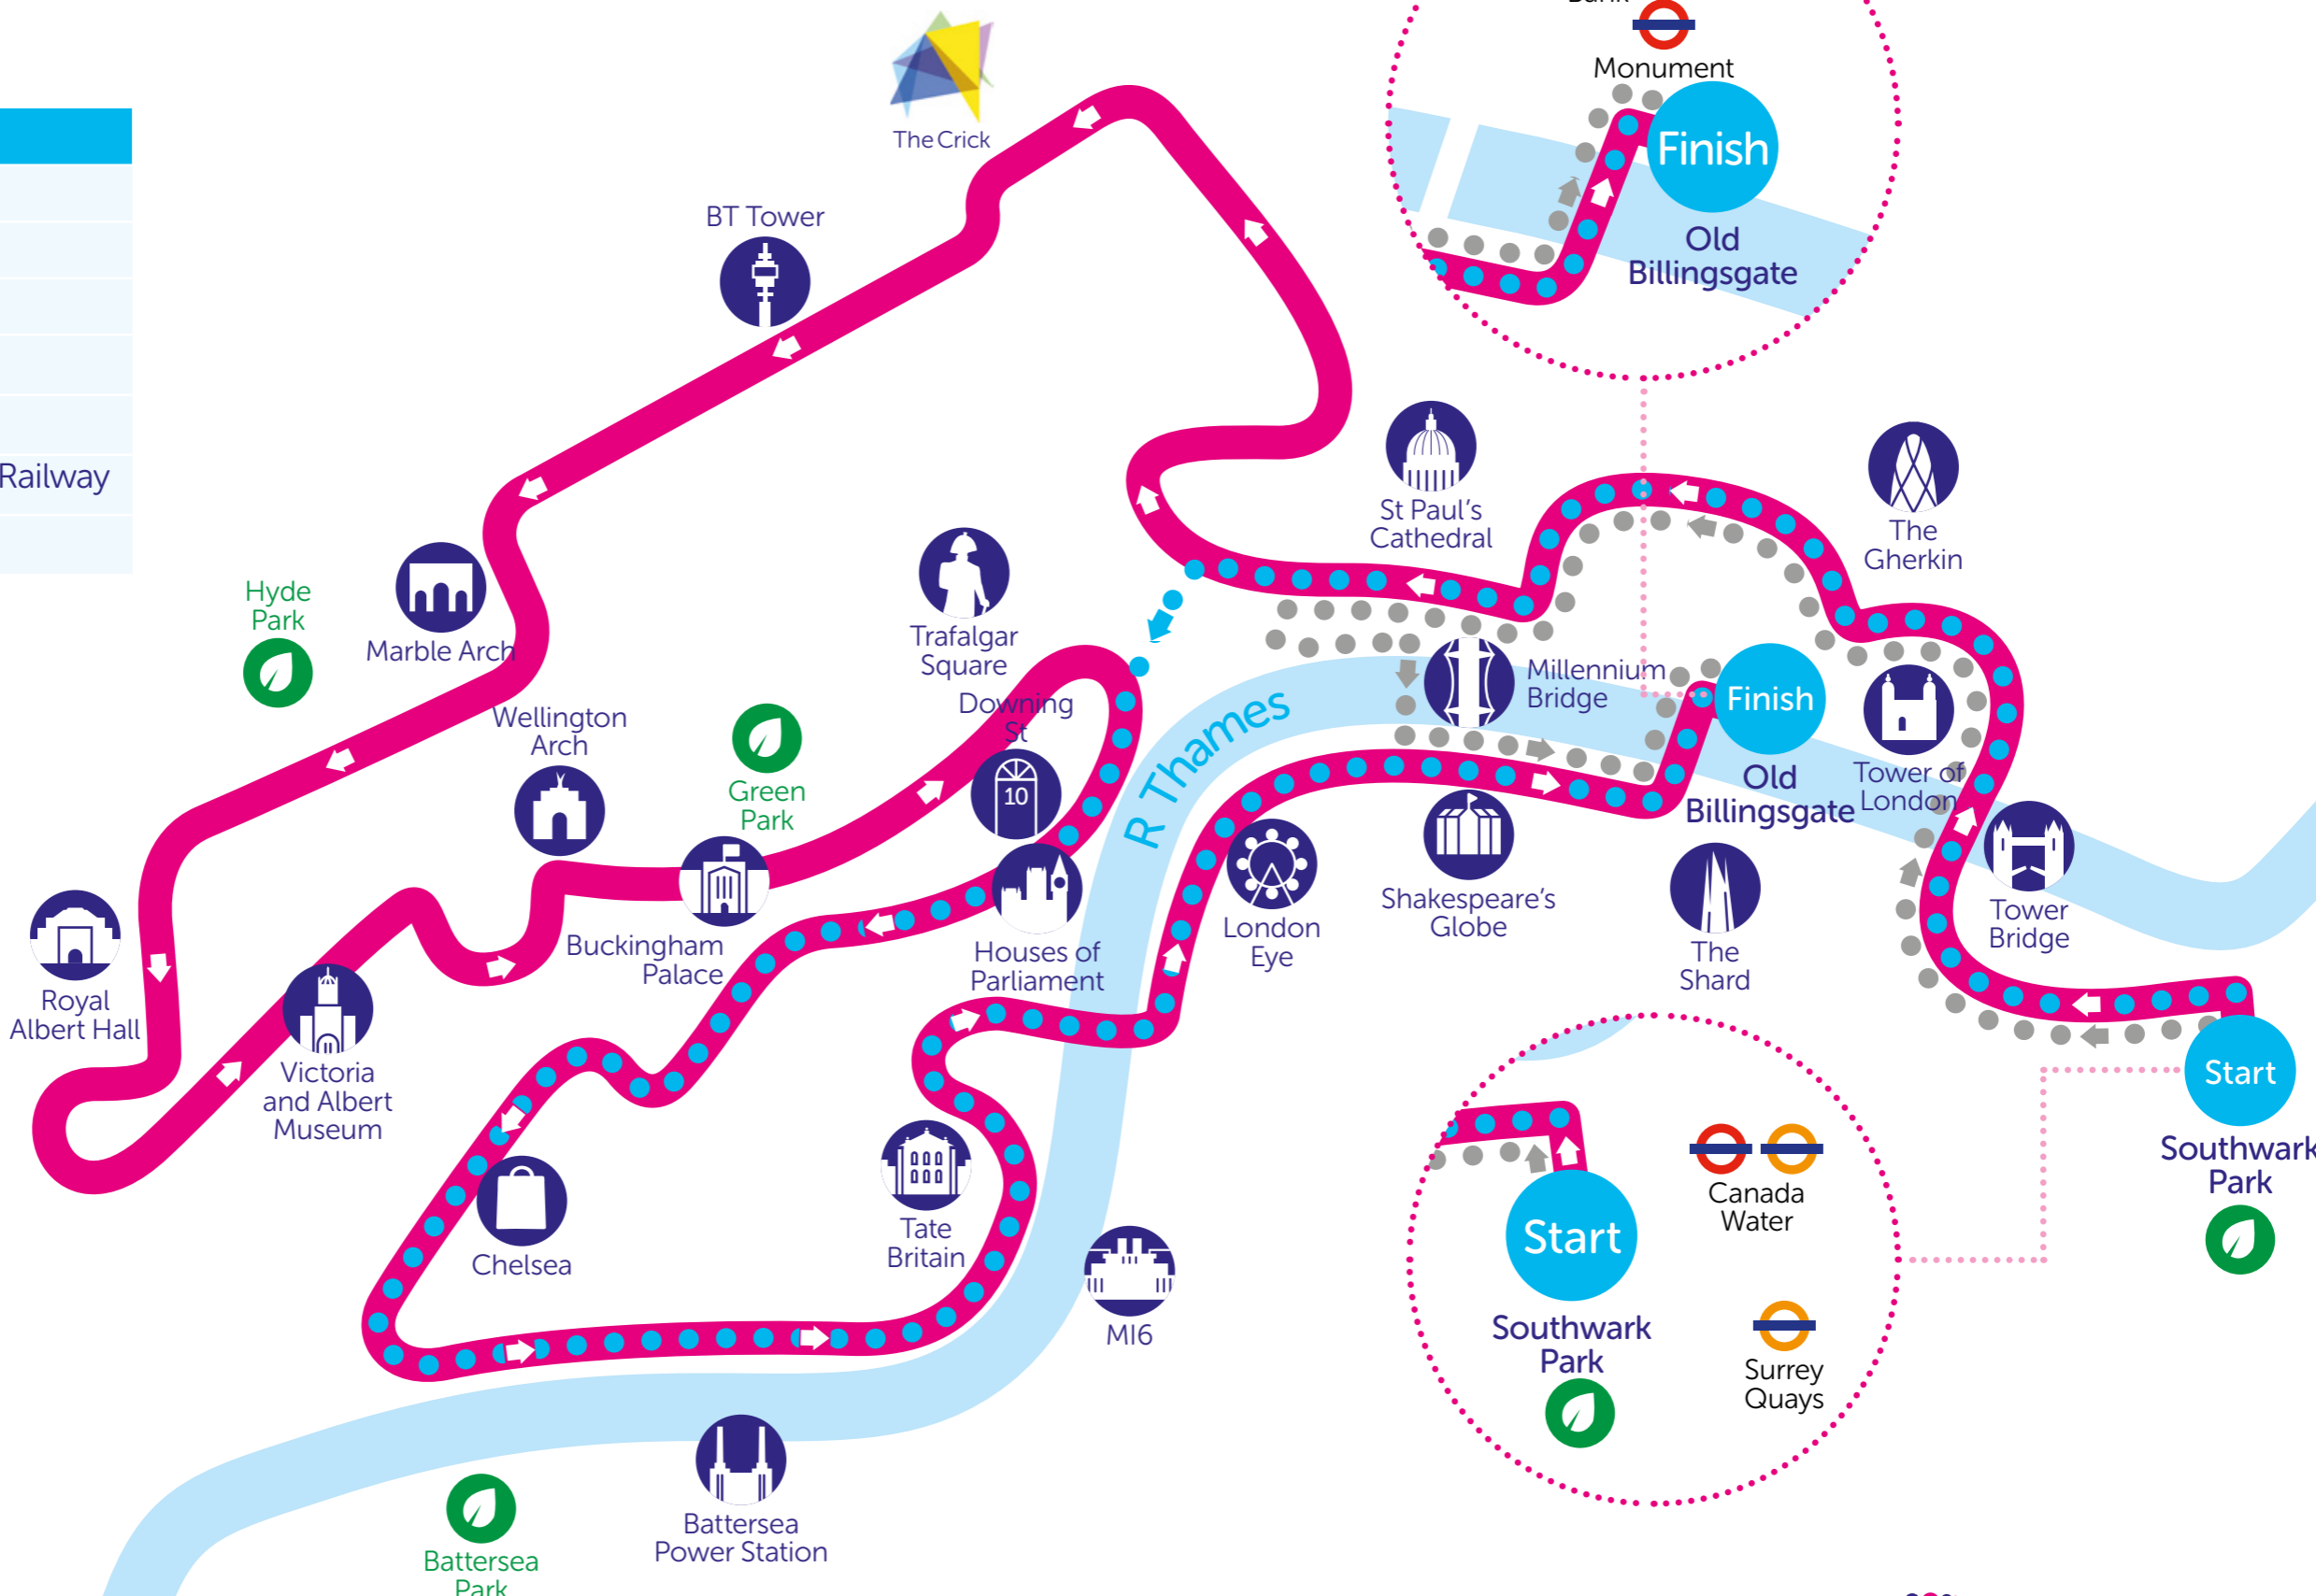

# Shine Night Walk London

Key	
	Full marathon
	Half marathon
	10k
	Park
	London Underground
	DLR – Docklands Light Railway
	London Overground

Subject to change.  
Please check website for  
latest version.  
Not to scale.