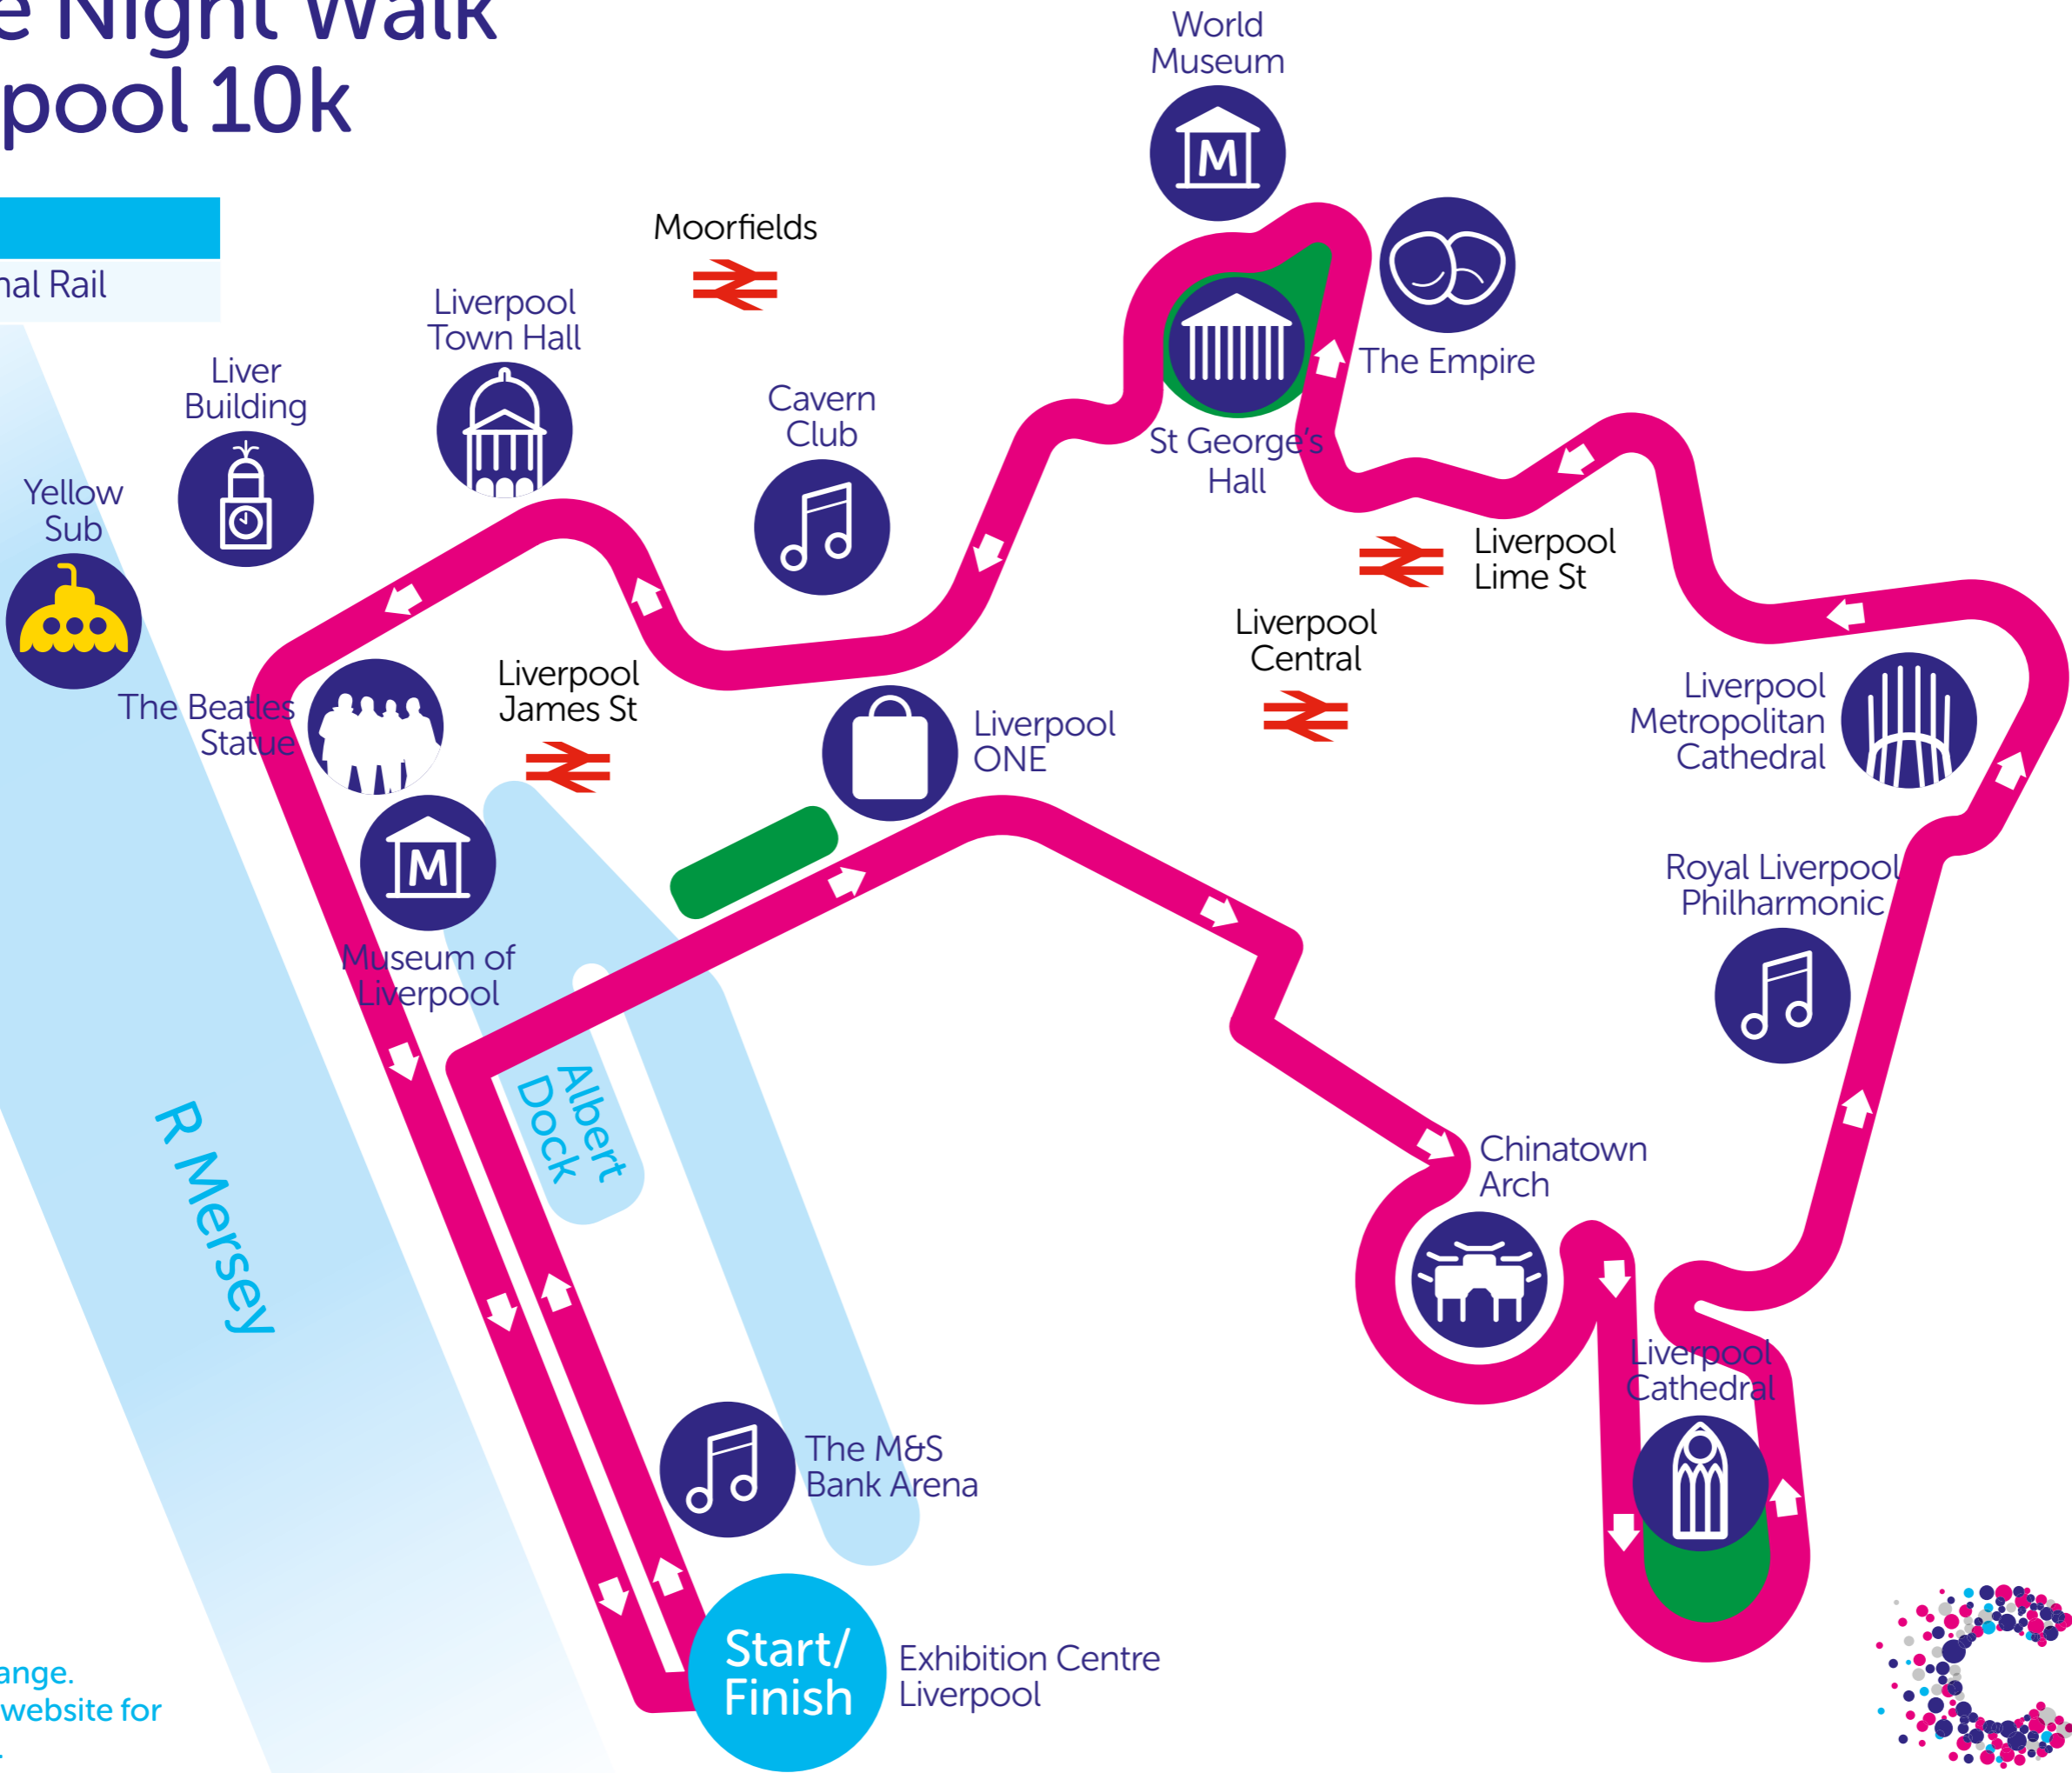

# Shine Night Walk Liverpool 10k

**Key**

 National Rail

Subject to change.  
Please check website for  
latest version.  
Not to scale.