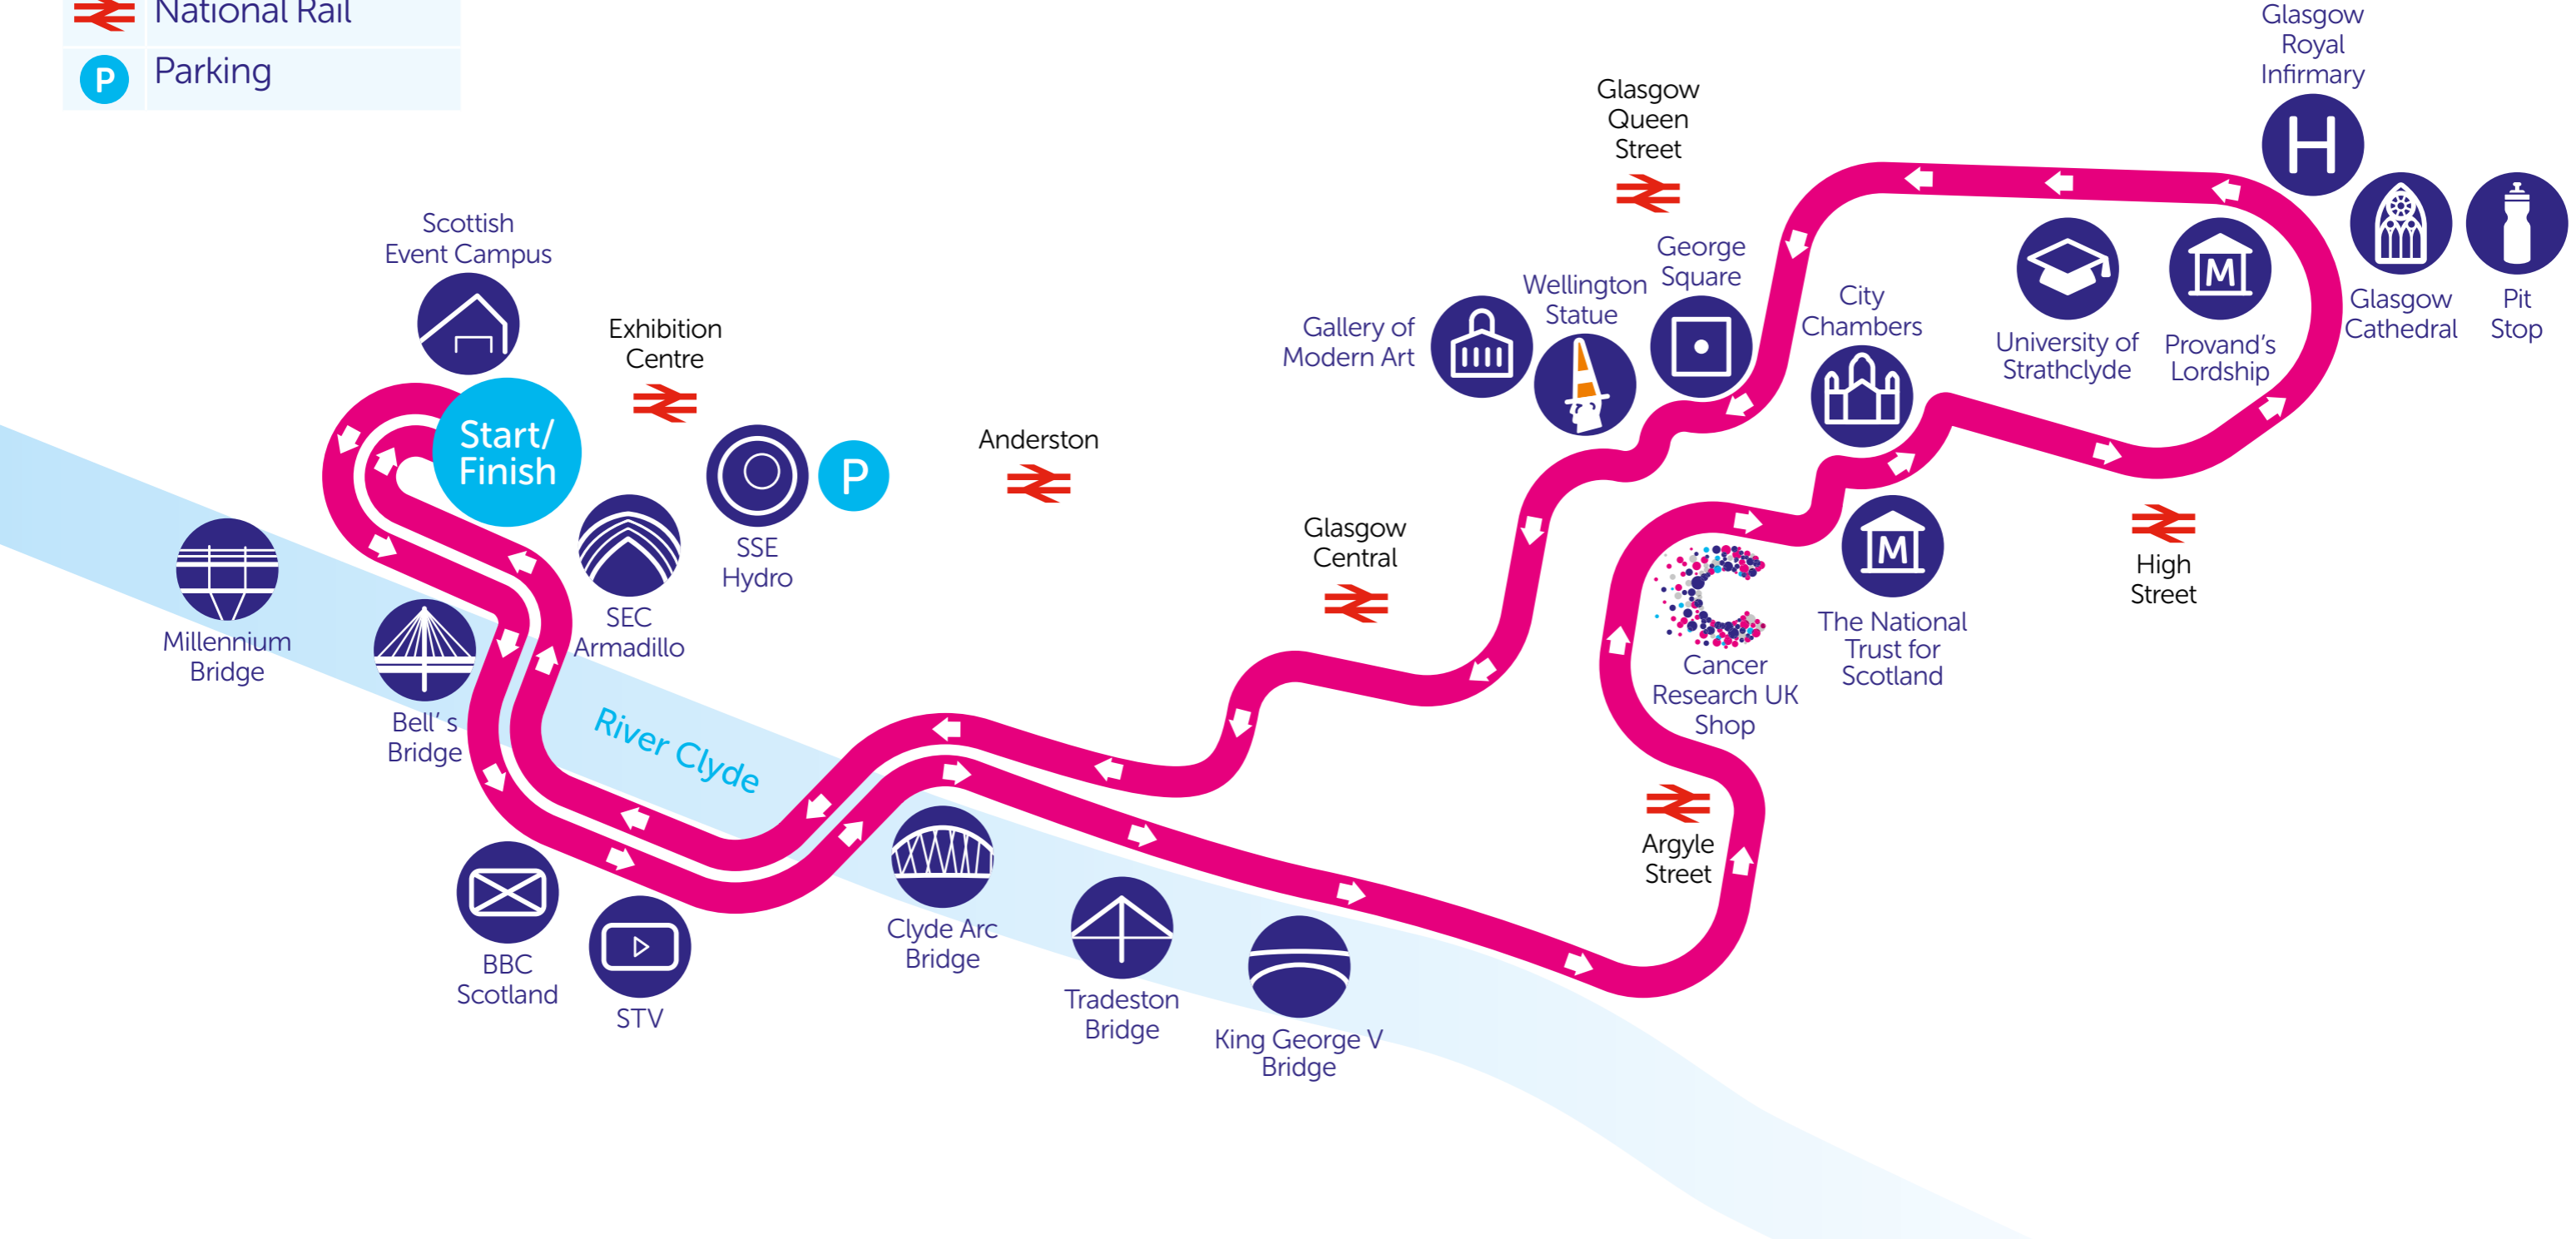

Shine Night Walk Glasgow 10k

Key

-  National Rail
-  Parking

Subject to change.
Please check website for
latest version.
Not to scale.